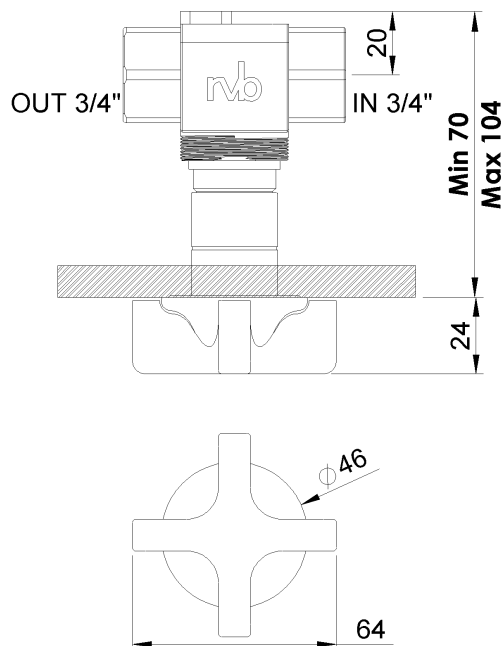

Robinet d'arrêt à encastrer, 3/4"

Inbouw afsluitkraan, 3/4"

Concealed stop-valve, 3/4"

Picture

Product details

Internal mechanism : Ceramic valve 1/4 turn

Technical drawing

RA2.V01