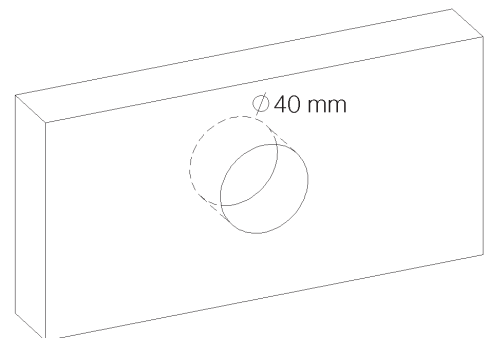

Robinet d'arrêt à encastrer, 3/4"

Inbouw afsluitkraan, 3/4"

Concealed stop-valve, 3/4"

Picture

Product details

Internal mechanism : Ceramic valve 1/4 turn

Technical drawing

RA2.V01